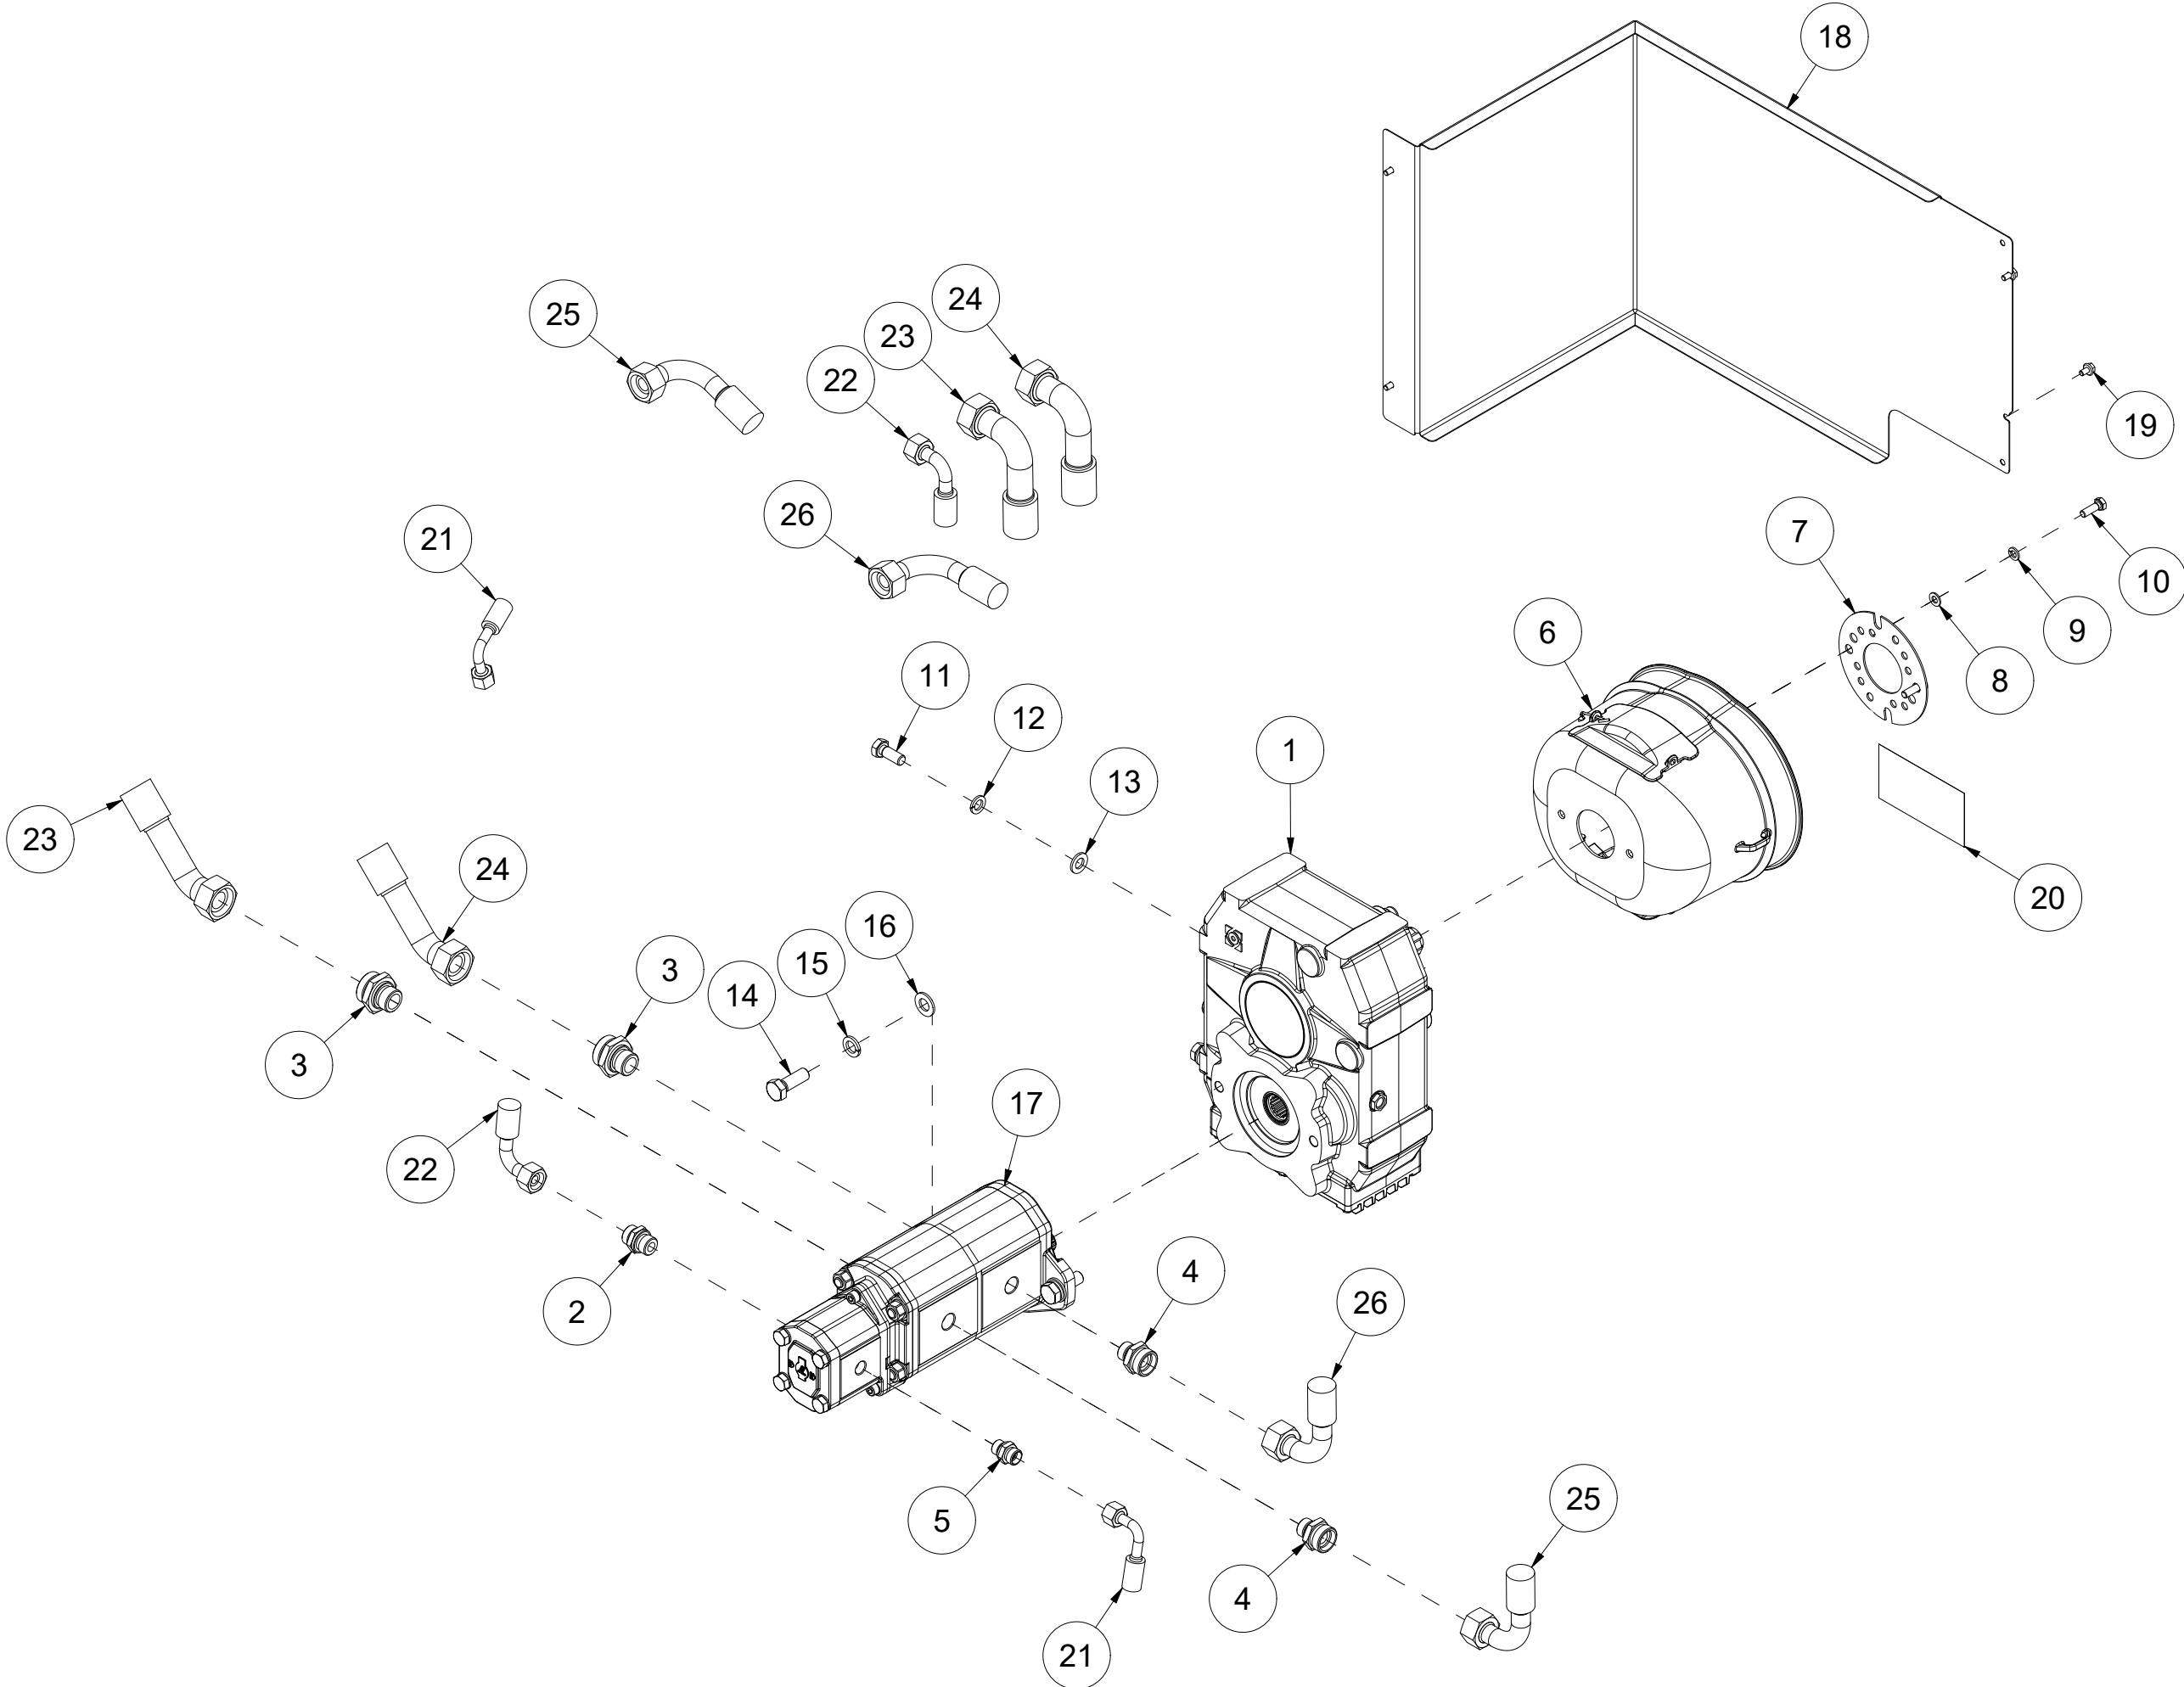

014 Tractor operation VM450

Pos	Qty	Article no	Designation
1	1	2961006	Gearbox 1:4,0 90' M9
2	1	2957768	Hexagon nipple GEK BSP 1/2" L15 ED
3	2	2957774	Hexagon nipple GEK BSP 3/4" L28 ED
4	2	2957762	Hexagon nipple GEK BSP 1/2" L22 ED
5	1	2957749	Hexagon nipple GEK BSP 3/8" L12 ED
6	1	41211161	Protective funnel
7	1	31231079	Fastening plate for protective funnel
8	2	2531047	Washer M8 EIZn DIN 125
9	2	2534047	Spring washer M8 EIZn DIN 127
10	2	2422246	Hexagon screw M8x25 EIZn 8.8 DIN 933
11	4	2422348	Hexagon screw M12x30 EIZn 8.8 DIN 933
12	4	2534069	Spring washer M12 EIZn DIN 127
13	4	2531069	Washer M12 EIZn DIN 125
14	2	2422398	Hexagon screw M14x40 EIZn 8.8 DIN 933
15	2	2534072	Spring washer M14 EIZn DIN 127
16	2	2531072	Washer M14 EIZn DIN 125
17	1	2955559	Triple cog wheel pump 36+36+12
18	1	41211079	Cover under tank
19	4	2451196	Hexagon screw with flange M6x10 EIZn 8.8 DIN 6921
20	1	2935131	Adhesive label 132x72 400 omdr.
21	1	2958421	Hydraulic hose 3/8" L1400
22	1	2958438	Hydraulic hose 1/2" L560
23	1	2958449	Hydraulic hose 1" L460
24	1	2958449	Hydraulic hose 1" L460
25	1	2958445	Hydraulic hose 3/4" L1350
26	1	2958445	Hydraulic hose 3/4" L1350