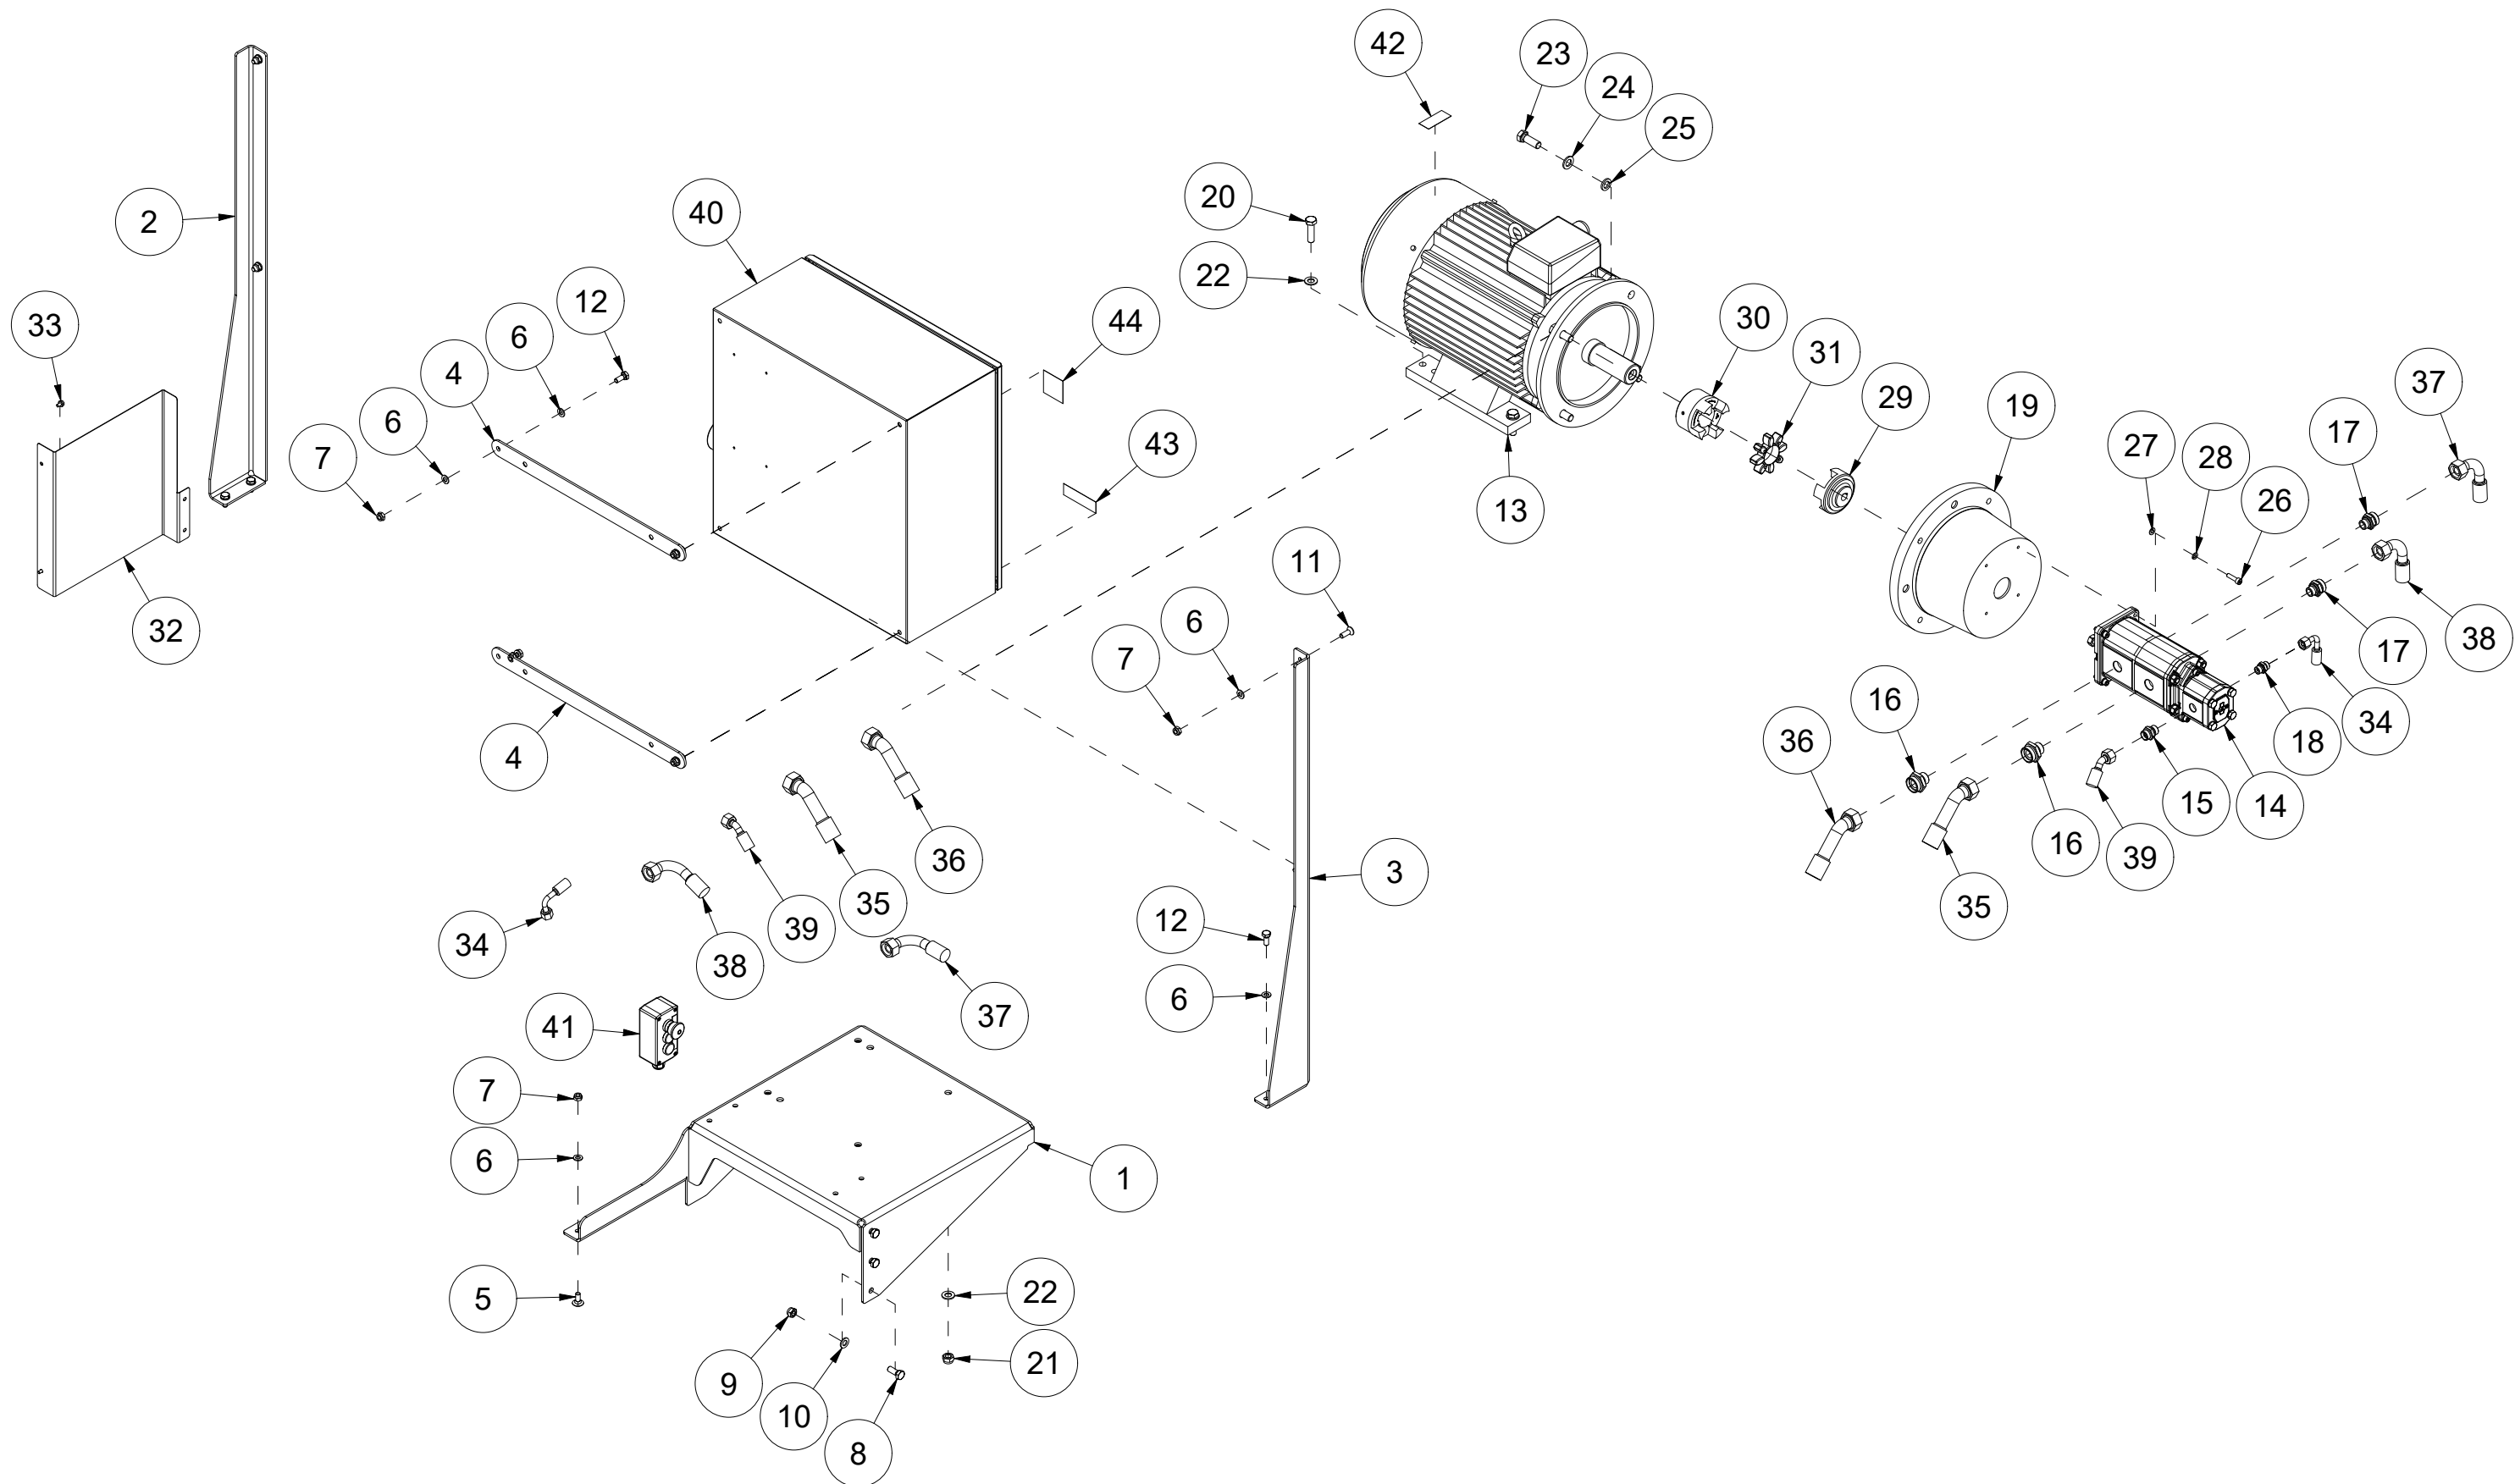

015 Electric operation 400V VM450

Pos	Qty	Article no	Designation
1	1	41211124	Engine mount
2	1	41211126	Left side cabinet leg
3	1	41211128	Right side cabinet leg
4	2	41211131	Attachment rail
5	4	2344330	Locking screw M10x25 EIZn 8.8 DIN 603
6	24	2531060	Washer M10 EIZn DIN 125
7	16	2483610	Locking nut M10 EIZn DIN 985
8	3	2422348	Hexagon screw M12x30 EIZn 8.8 DIN 933
9	3	2483611	Locking nut M12 EIZn DIN 985
10	3	2531069	Washer M12 EIZn DIN 125
11	4	2472299	Unbrako socket head screw M10x30 EIZn DIN 7991
12	8	2422297	Hexagon screw M10x25 EIZn 8.8 DIN 933
13	1	4257119	Electric motor 18,5kw230/400V leg and flange
14	1	2955560	Triple cog wheel pump 36+36+12
15	1	2957768	Hexagon nipple GEK BSP 1/2" L15 ED
16	2	2957774	Hexagon nipple GEK BSP 3/4" L28 ED
17	2	2957762	Hexagon nipple GEK BSP 1/2" L22 ED
18	1	2957749	Hexagon nipple GEK BSP 3/8" L12 ED
19	1	2962192	Flange PRE350/175/25
20	4	2422402	Hexagon screw M14x50 EIZn 8.8 DIN 931
21	4	2483612	Locking nut M14 EIZn DIN 985
22	8	2531072	Washer M14 EIZn DIN 125
23	4	2422491	Hexagon screw M16x45 EIZn 8.8 DIN 933
24	4	2531078	Washer M16 EIZn DIN 125
25	4	2534078	Spring washer M16 EIZn DIN 127
26	4	2477248	Unbrako cylinder screw M8x30 EIZn DIN 912
27	4	2531047	Washer M8 EIZn DIN 125
28	4	2534047	Spring washer M8 EIZn DIN 127
29	1	2962195	Coupling Softex 42/55.N3 pumping
30	1	2962194	Coupling Softex 42/55.48 GG motors
31	1	2245007	Plastic cross Softex 42/55 92`Shore (white)
32	1	41211132	EI machine cover
33	4	2451196	Hexagon screw with flange M6x10 EIZn 8.8 DIN 6921
34	1	2958429	Hydraulic hose 3/8" L2250
35	1	2958448	Hydraulic hose 1" L1150
36	1	2958448	Hydraulic hose 1" L1150
37	1	2958444	Hydraulic hose 3/4" L1100
38	1	2958444	Hydraulic hose 3/4" L1100
39	1	2958437	Hydraulic hose 1/2" L1200
40	1	41211236	Electrical Cabinet 600x600x300 Complete 400V
41	1	41211240	Pushbutton box 3-Hole complete
42	1	2935037	Adhesive label Arrow
43	1	2935021	Adhesive lablel 90x30mm-400v Red
44	1	2935050	Adhesive lablel do not wash 60x60 Yellow