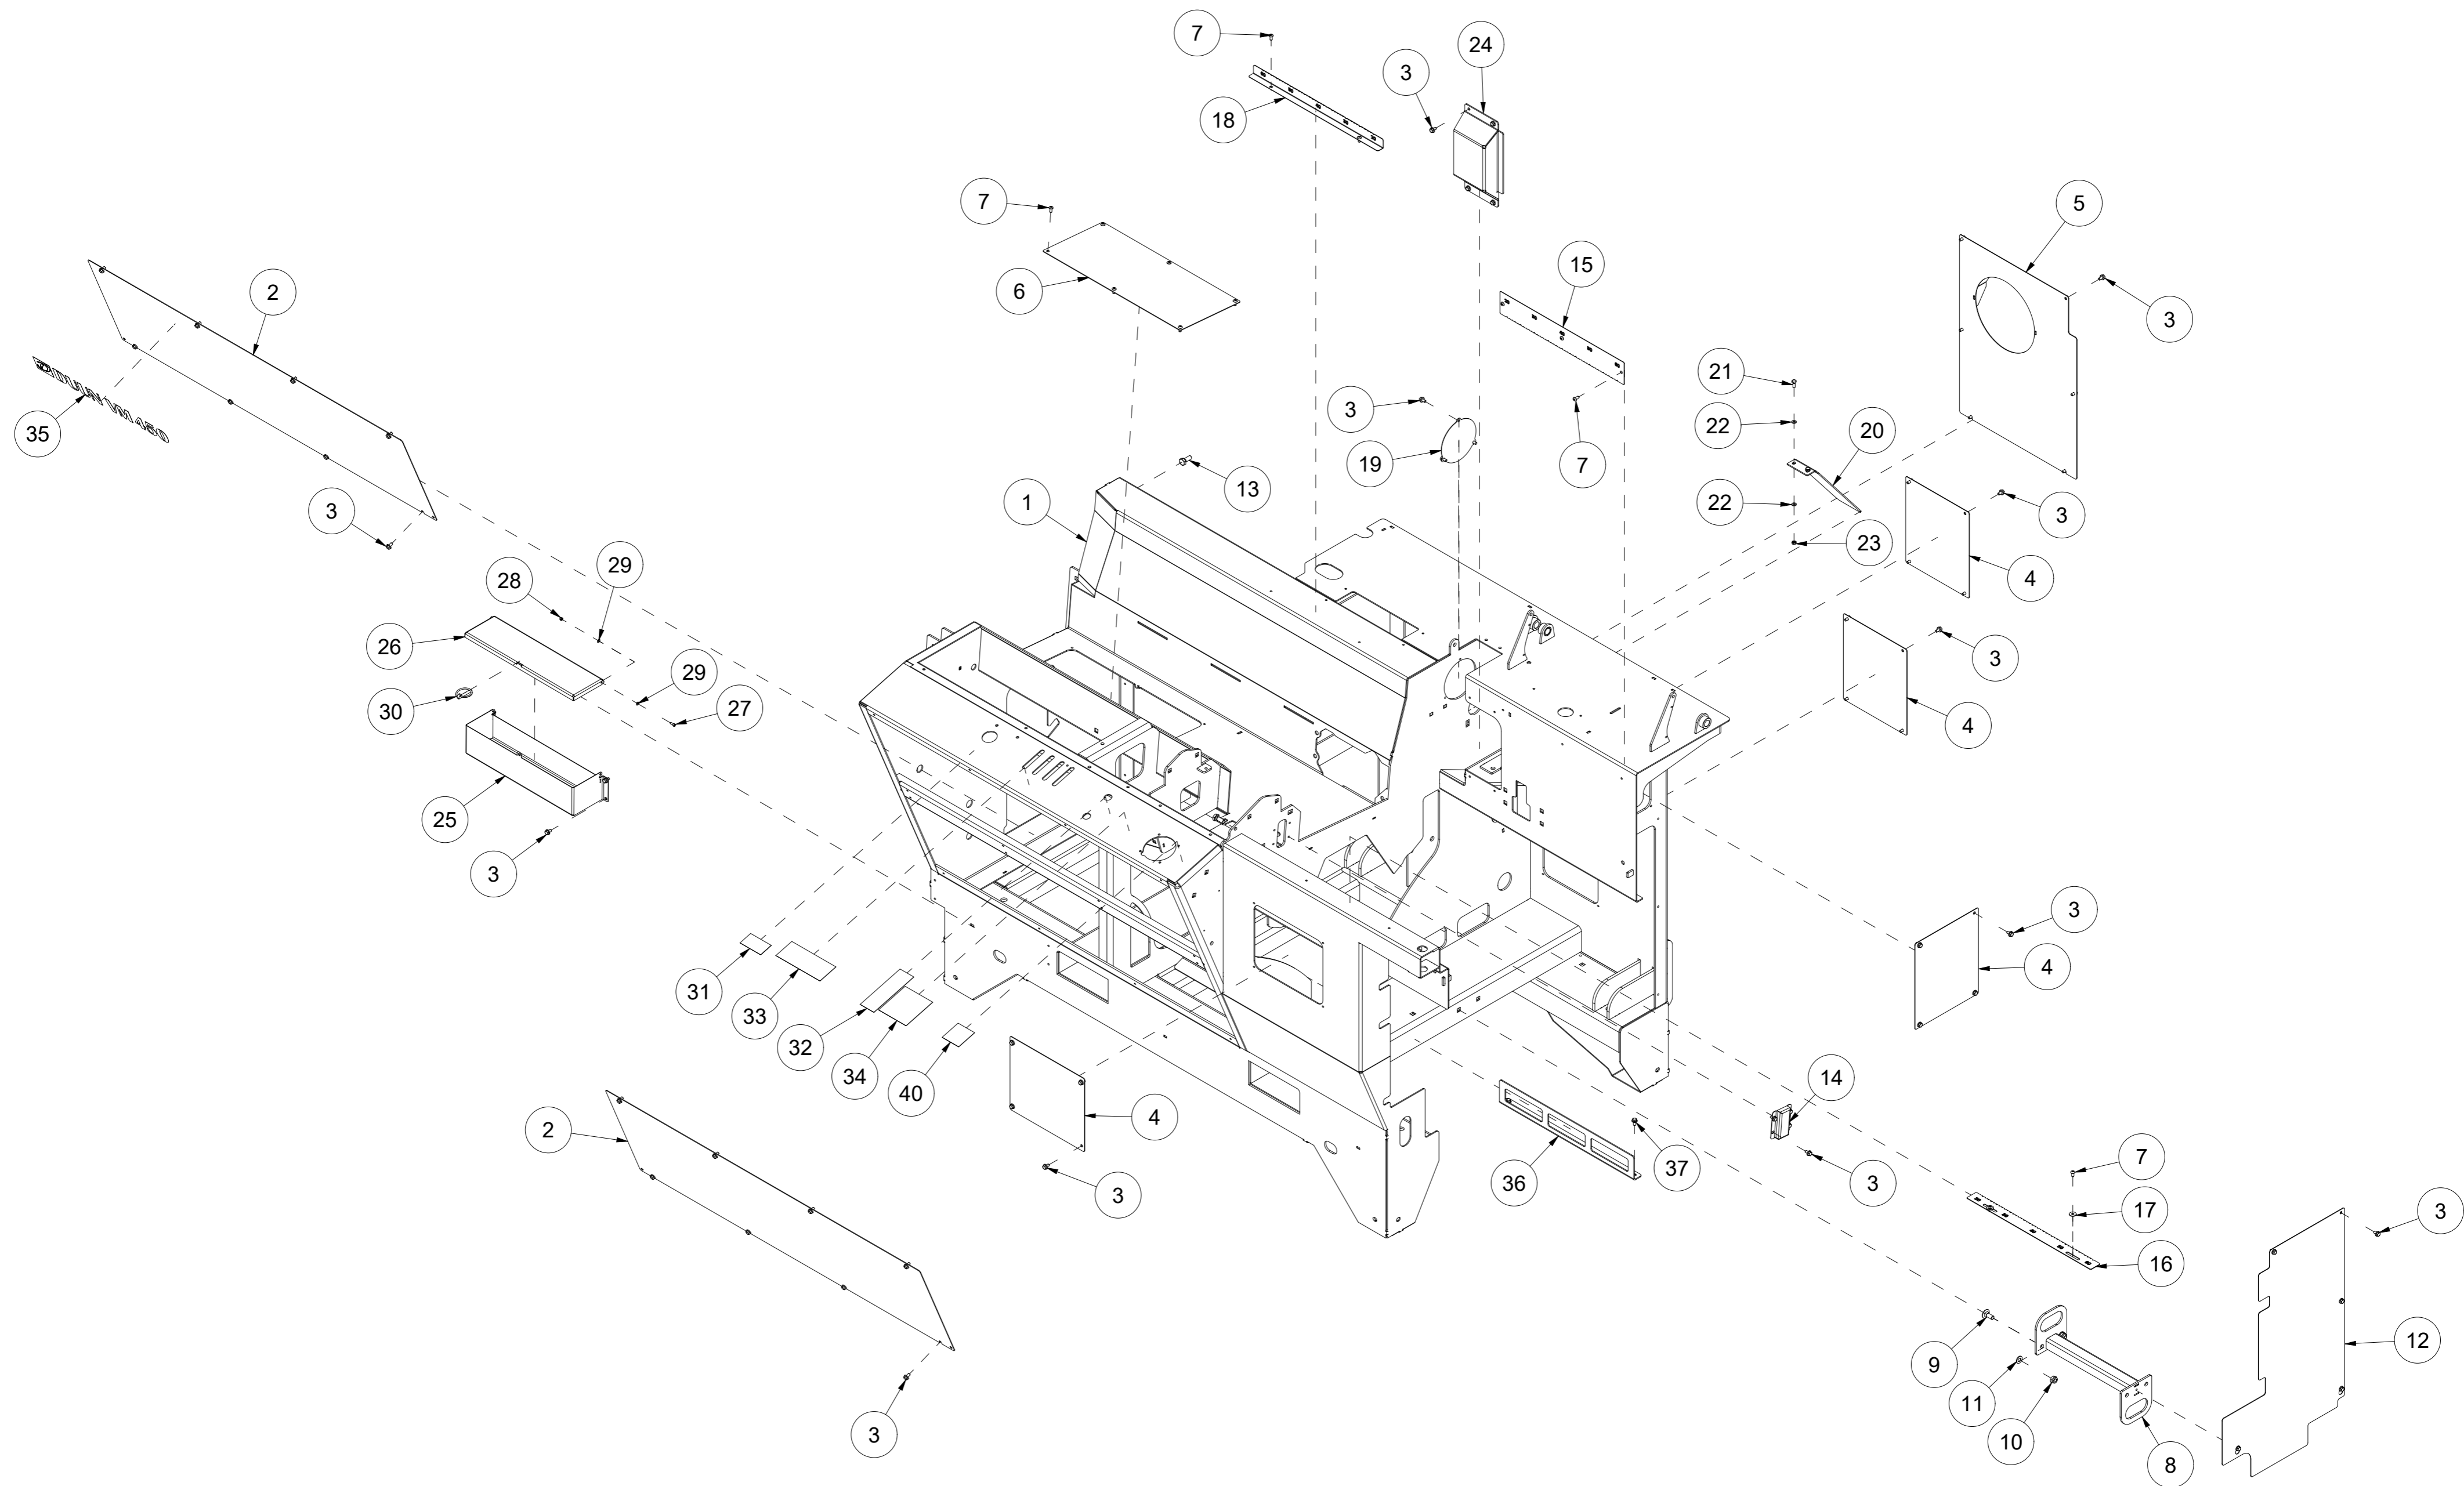

# 001 Chassis VM450

Pos	Qty	Article no	Designation
1	1	41211003	Chassis
2	2	41211059	Front cover
3	58	2451196	Hexagon screw with flange M6x10 EIZn 8.8 DIN 6921
4	4	41211091	Cover
5	1	41211093	Rear cover
6	1	41211097	Cover
7	13	2476197	Hexagon socket head cap screw M6x12 EIZn ISO 7380
8	1	41211013	Safety bracket
9	2	2344330	Locking screw M10x25 EIZn 8.8 DIN 603
10	2	2483610	Locking nut M10 EIZn DIN 985
11	2	2531060	Washer M10 EIZn DIN 125
12	1	41211092	Side cover
13	4	2422297	Hexagon screw M10x25 EIZn 8.8 DIN 933
14	1	41211078	Cover
15	1	41211068	Length indicator 20-60 cm
16	1	41211125	Length indicator sensor 20-60cm
17	2	2533038	Body washer M6 EIZn DIN 9021
18	1	41211162	Length indicator
19	1	41211094	Cover
20	1	41211096	Plate
21	2	2422200	Hexagon screw M6x16 EIZn 8.8 DIN 933
22	4	2531039	Washer M6 EIZn DIN 125
23	2	2483608	Locking nut M6 EIZn DIN 985
24	1	41211106	Cover
25	1	41211220	Toolbox
26	1	41211221	Toolbox lid
27	2	2477130	Unbrako cylinder screw M4x10 EIZn DIN 912
28	2	2483606	Locking nut M4 EIZn DIN 985
29	4	2531023	Washer M4 EIZn DIN 125
30	1	2556138	Linch pin Ø6
31	1	2935036	Adhesive label 75x40 Speed conveyor belt
32	1	2935163	Adhesive label 50x150 Saw power
33	1	2935167	Adhesive label 160x60 Operation
34	1	2935164	Adhesive label 100x100 Operation
35	1	2935175	Adhesive label VM450
36	1	41211095	Hose holder
37	2	2451197	Hexagon screw with flange M6x12 EIZn 8.8 DIN6921
40	1	2935050	Adhesive signs do not wash 60x60 Yellow