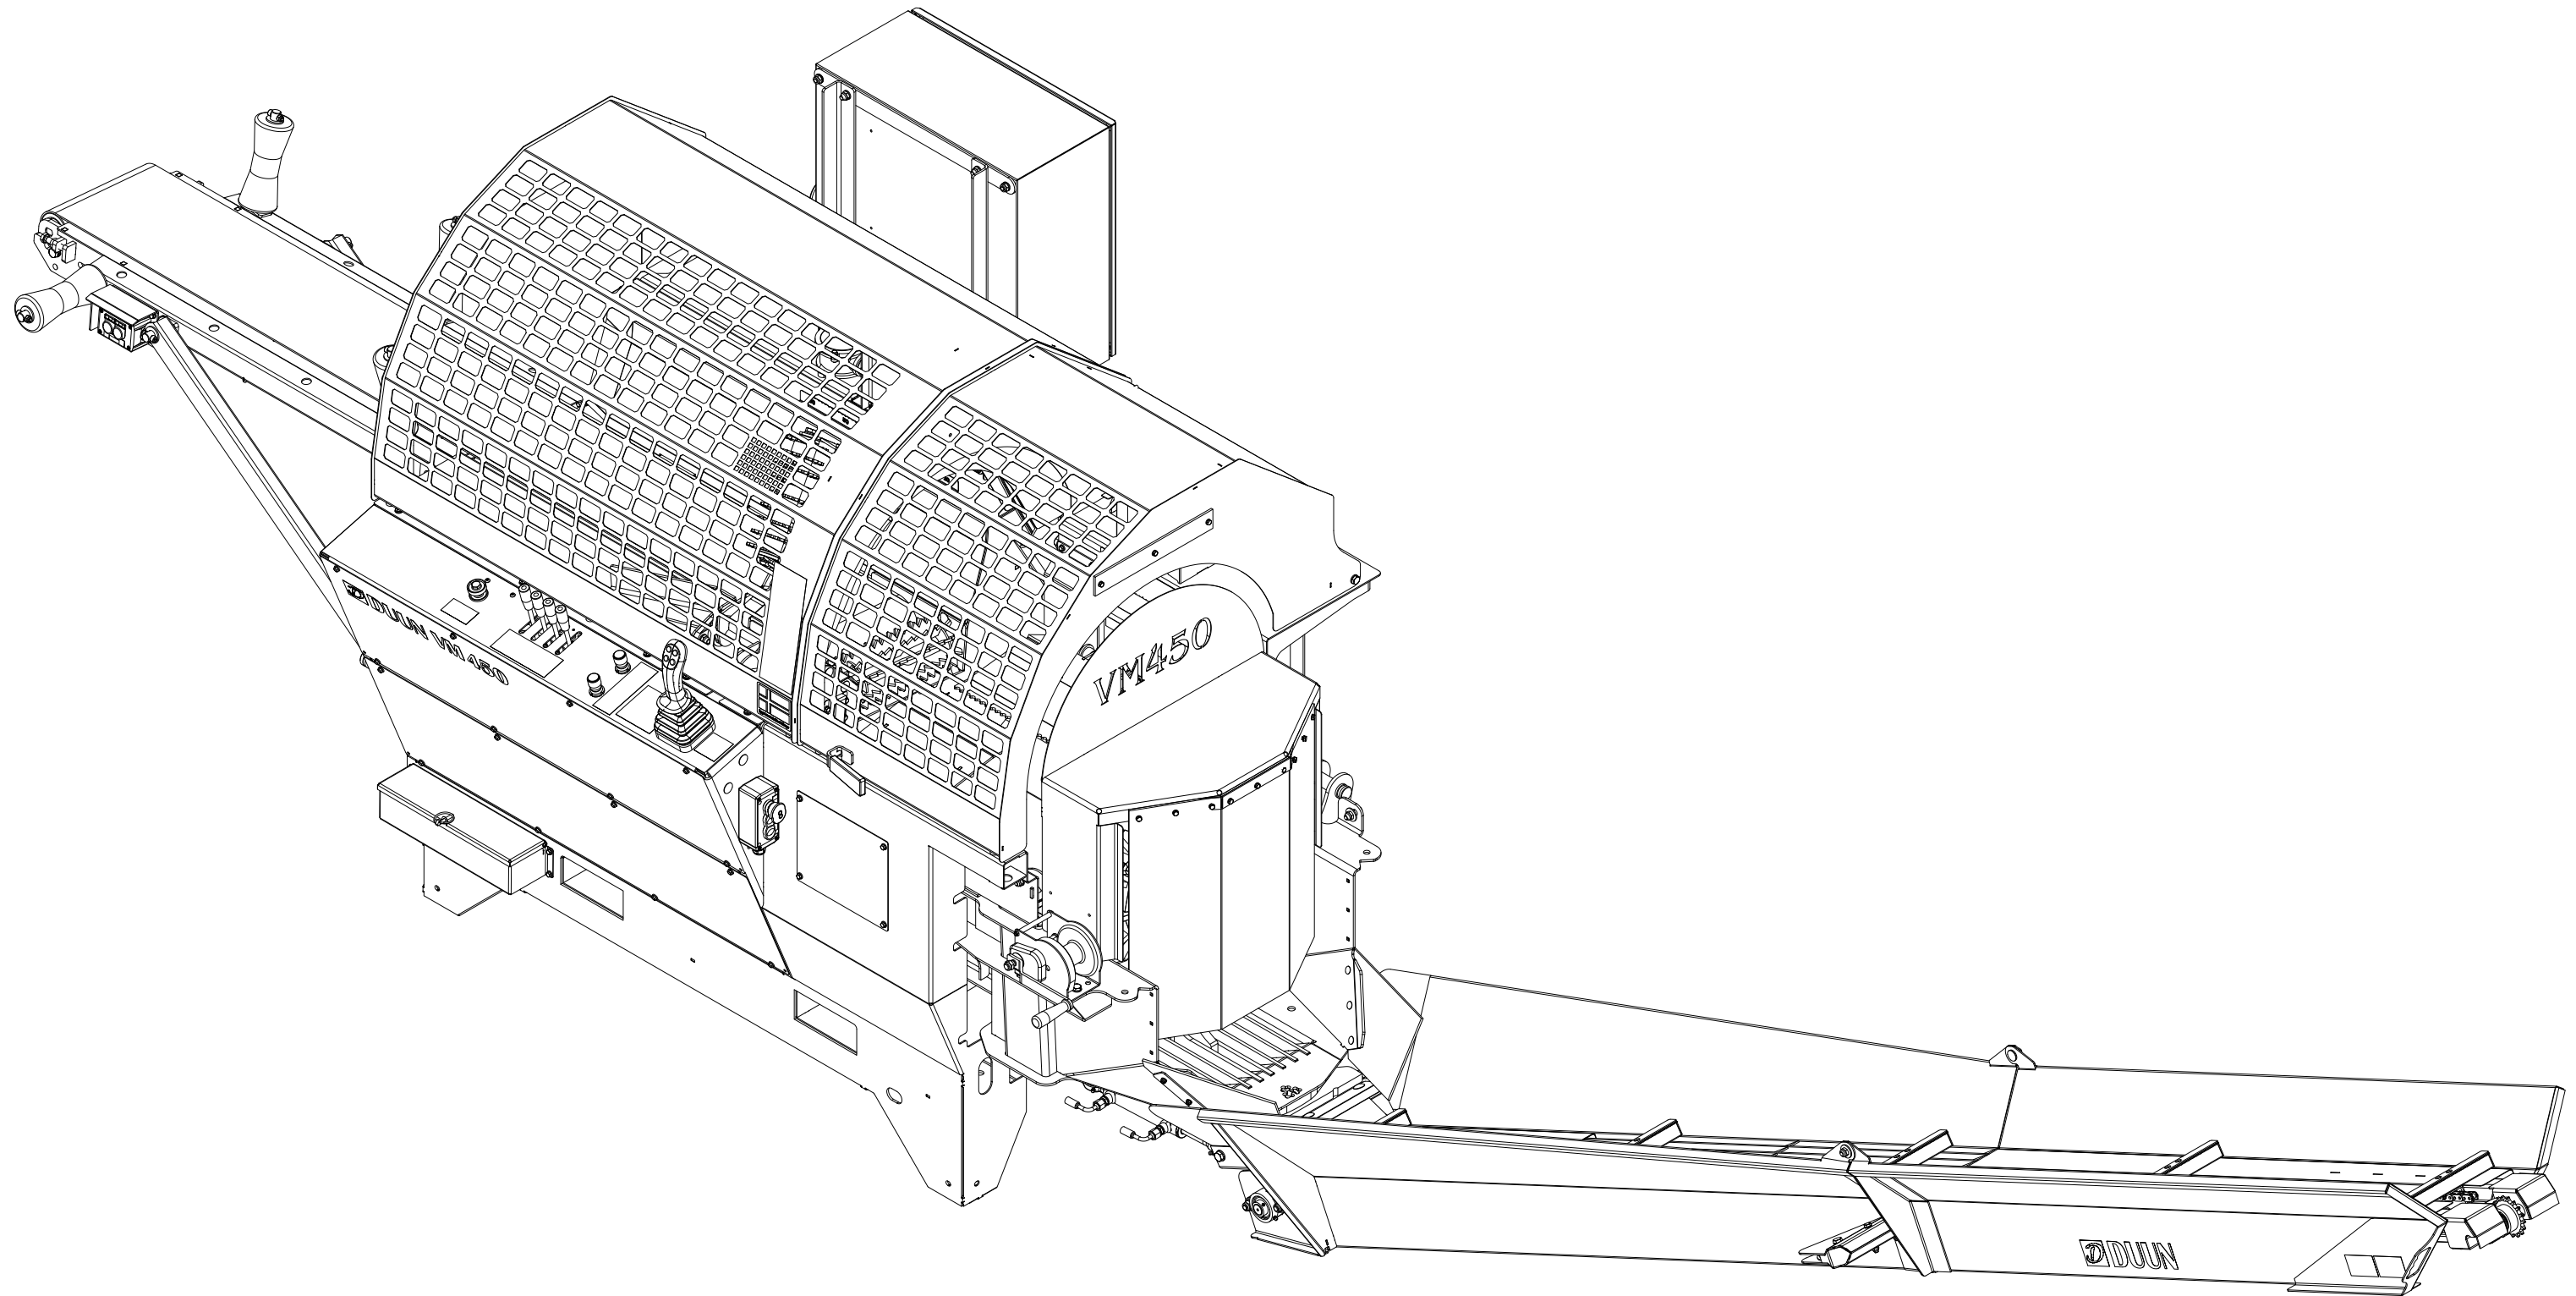

# 001 Chassis VM450

Pos	Qty	Article no	Designation
1	1	41211003	Chassis
2	2	41211059	Front cover
3	58	2451196	Hexagon screw with flange M6x10 EIZn 8.8 DIN 6921
4	4	41211091	Cover
5	1	41211093	Rear cover
6	1	41211097	Cover
7	13	2476197	Hexagon socket head cap screw M6x12 EIZn ISO 7380
8	1	41211013	Safety bracket
9	2	2344330	Locking screw M10x25 EIZn 8.8 DIN 603
10	2	2483610	Locking nut M10 EIZn DIN 985
11	2	2531060	Washer M10 EIZn DIN 125
12	1	41211092	Side cover
13	4	2422297	Hexagon screw M10x25 EIZn 8.8 DIN 933
14	1	41211078	Cover
15	1	41211068	Length indicator 20-60 cm
16	1	41211125	Length indicator sensor 20-60cm
17	2	2533038	Body washer M6 EIZn DIN 9021
18	1	41211162	Length indicator
19	1	41211094	Cover
20	1	41211096	Plate
21	2	2422200	Hexagon screw M6x16 EIZn 8.8 DIN 933
22	4	2531039	Washer M6 EIZn DIN 125
23	2	2483608	Locking nut M6 EIZn DIN 985
24	1	41211106	Cover
25	1	41211220	Toolbox
26	1	41211221	Toolbox lid
27	2	2477130	Unbrako cylinder screw M4x10 EIZn DIN 912
28	2	2483606	Locking nut M4 EIZn DIN 985
29	4	2531023	Washer M4 EIZn DIN 125
30	1	2556138	Linch pin Ø6
31	1	2935036	Adhesive label 75x40 Speed conveyor belt
32	1	2935163	Adhesive label 50x150 Saw power
33	1	2935167	Adhesive label 160x60 Operation
34	1	2935164	Adhesive label 100x100 Operation
35	1	2935175	Adhesive label VM450
36	1	41211095	Hose holder
37	2	2451197	Hexagon screw with flange M6x12 EIZn 8.8 DIN6921
40	1	2935050	Adhesive signs do not wash 60x60 Yellow