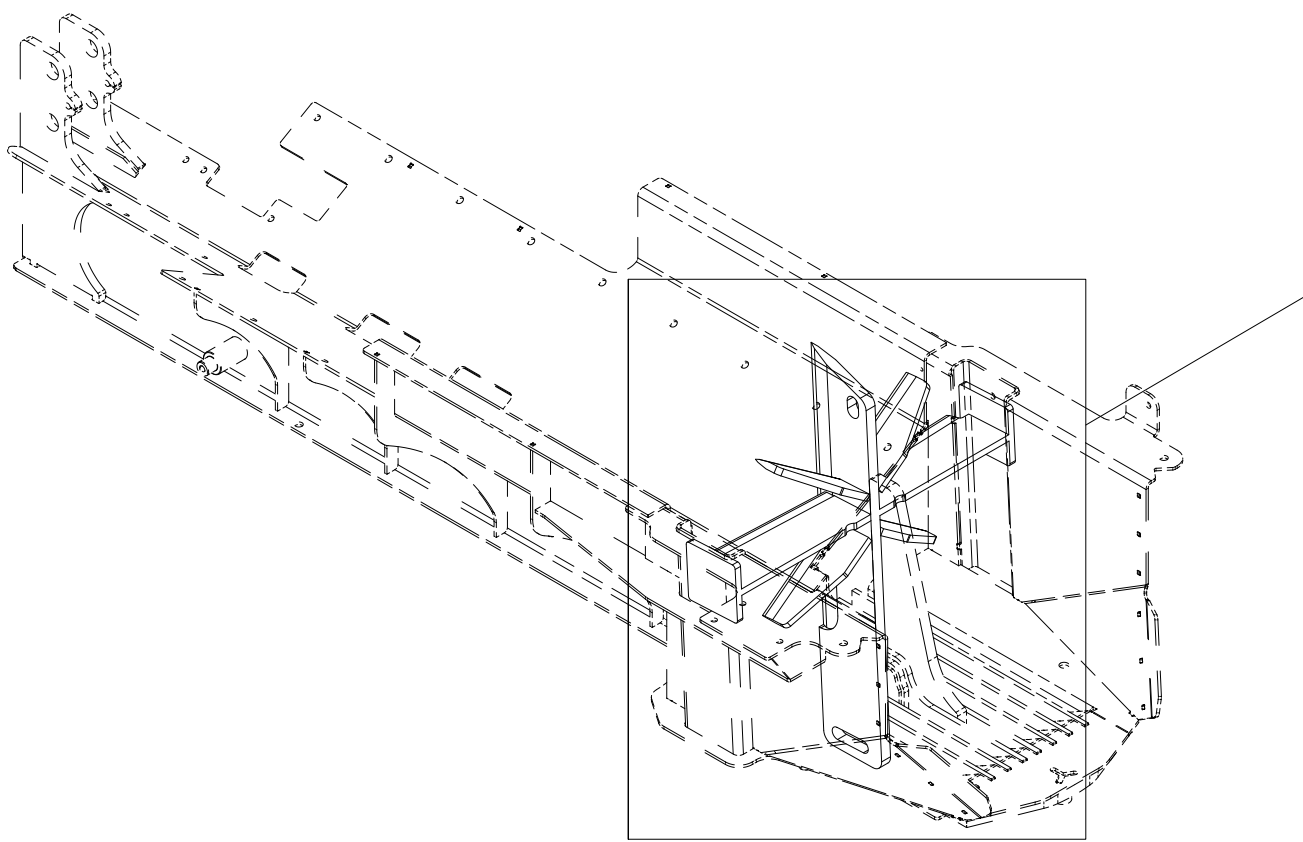

019 8-parts splitting knife VM450