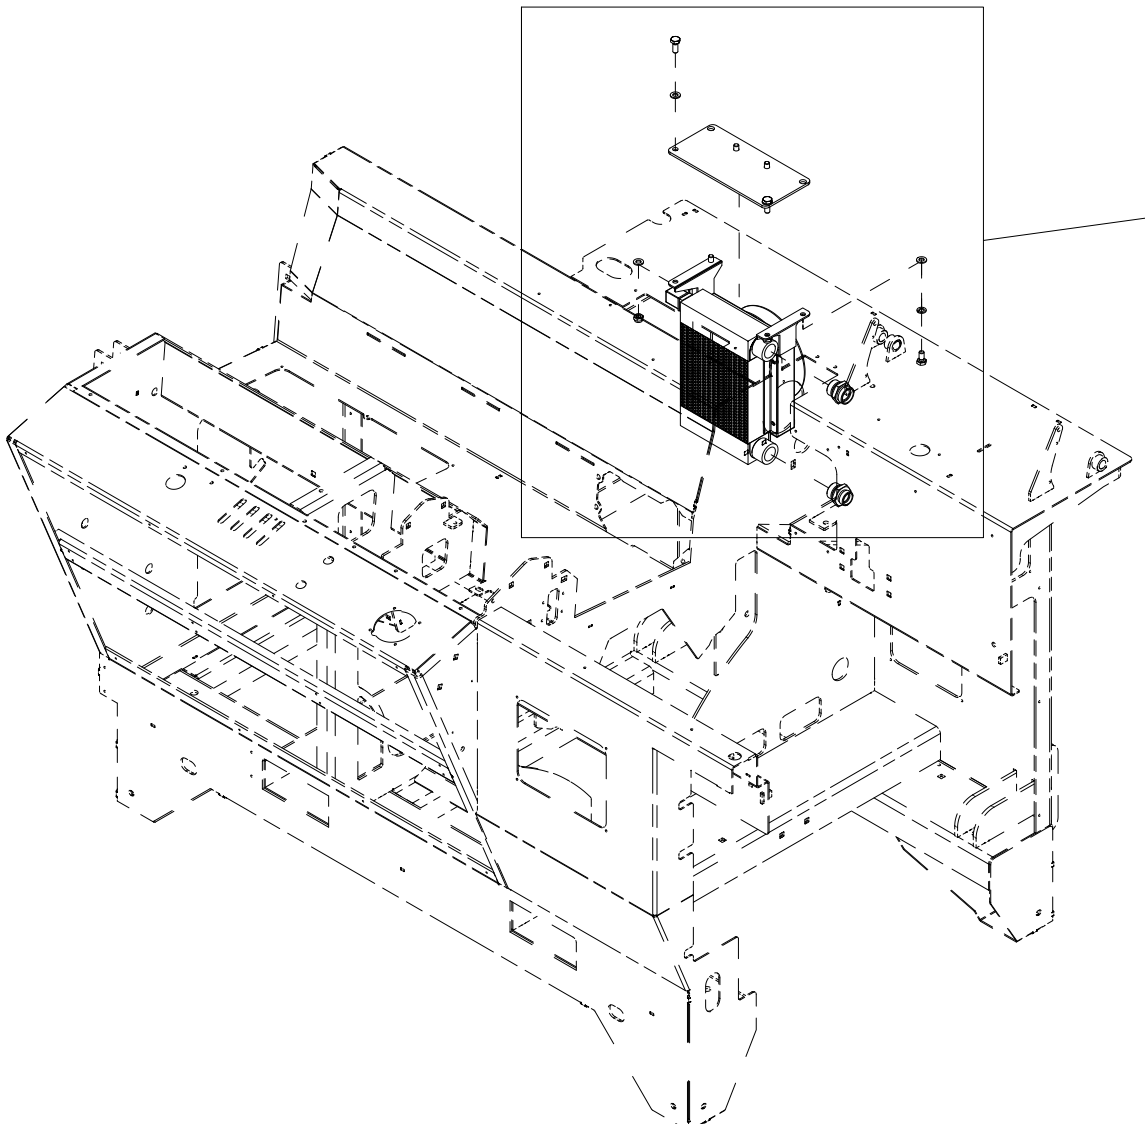

012 Oil cooler VM450

Pos	Qty	Article no	Designation
1	1	41211120	Plate
2	1	4253052	Oil cooler
3	1	2957782	Hexagon nipple GEK BSP 1" L28 ED
4	2	2483610	Locking nut M10 EIZn DIN 985
5	8	2531060	Washer M10 EIZn DIN 125
6	2	2422297	Hexagon screw M10x25 EIZn 8.8 DIN 933
7	4	2422295	Hexagon screw M10x20 EIZn 8.8 DIN 933
8	4	2534060	Spring washer M10 EIZn DIN 127
9	1	2957781	Hexagon nipple GEK BSP 1" L22 ED